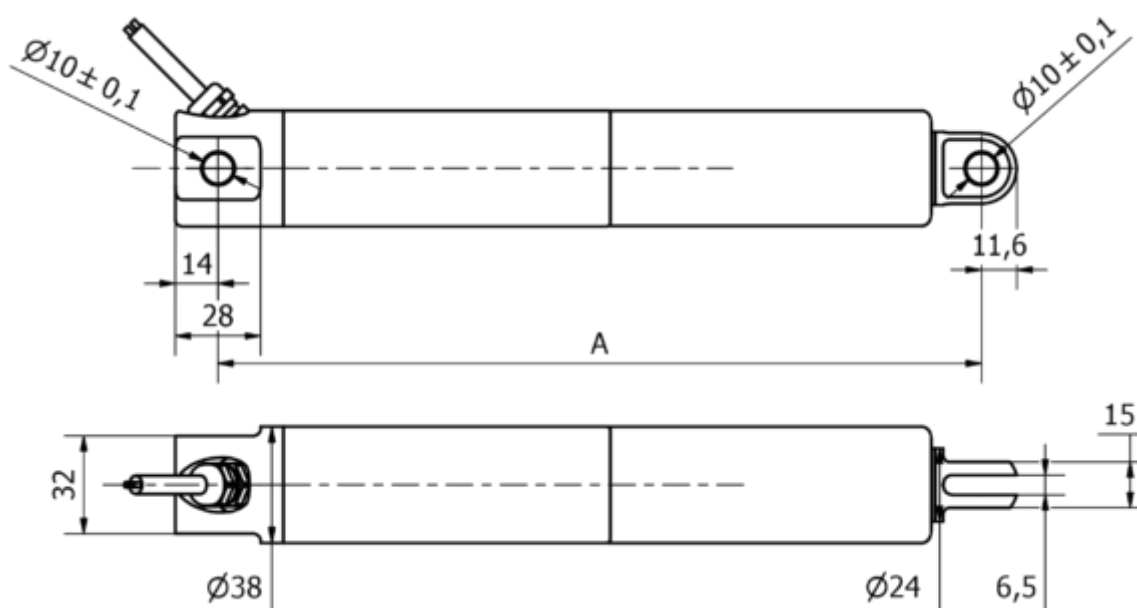

Data Sheet

Article number: 8S38210018003KCNLSN0

Description: KLEEl ine38, 100mm, 1800N, 3 mm/s, Stainless steel, IP69K
24 VDC, 3 m. Cable, Limit Switch, Clevis

Measures

A	= 210 + slaglængde/stroke
Cable length	= 3 m
Load speed mm/s	= 3 mm/s
Option	= Limit switch
Stroke (mm)	= 100
Voltage	= 24 V